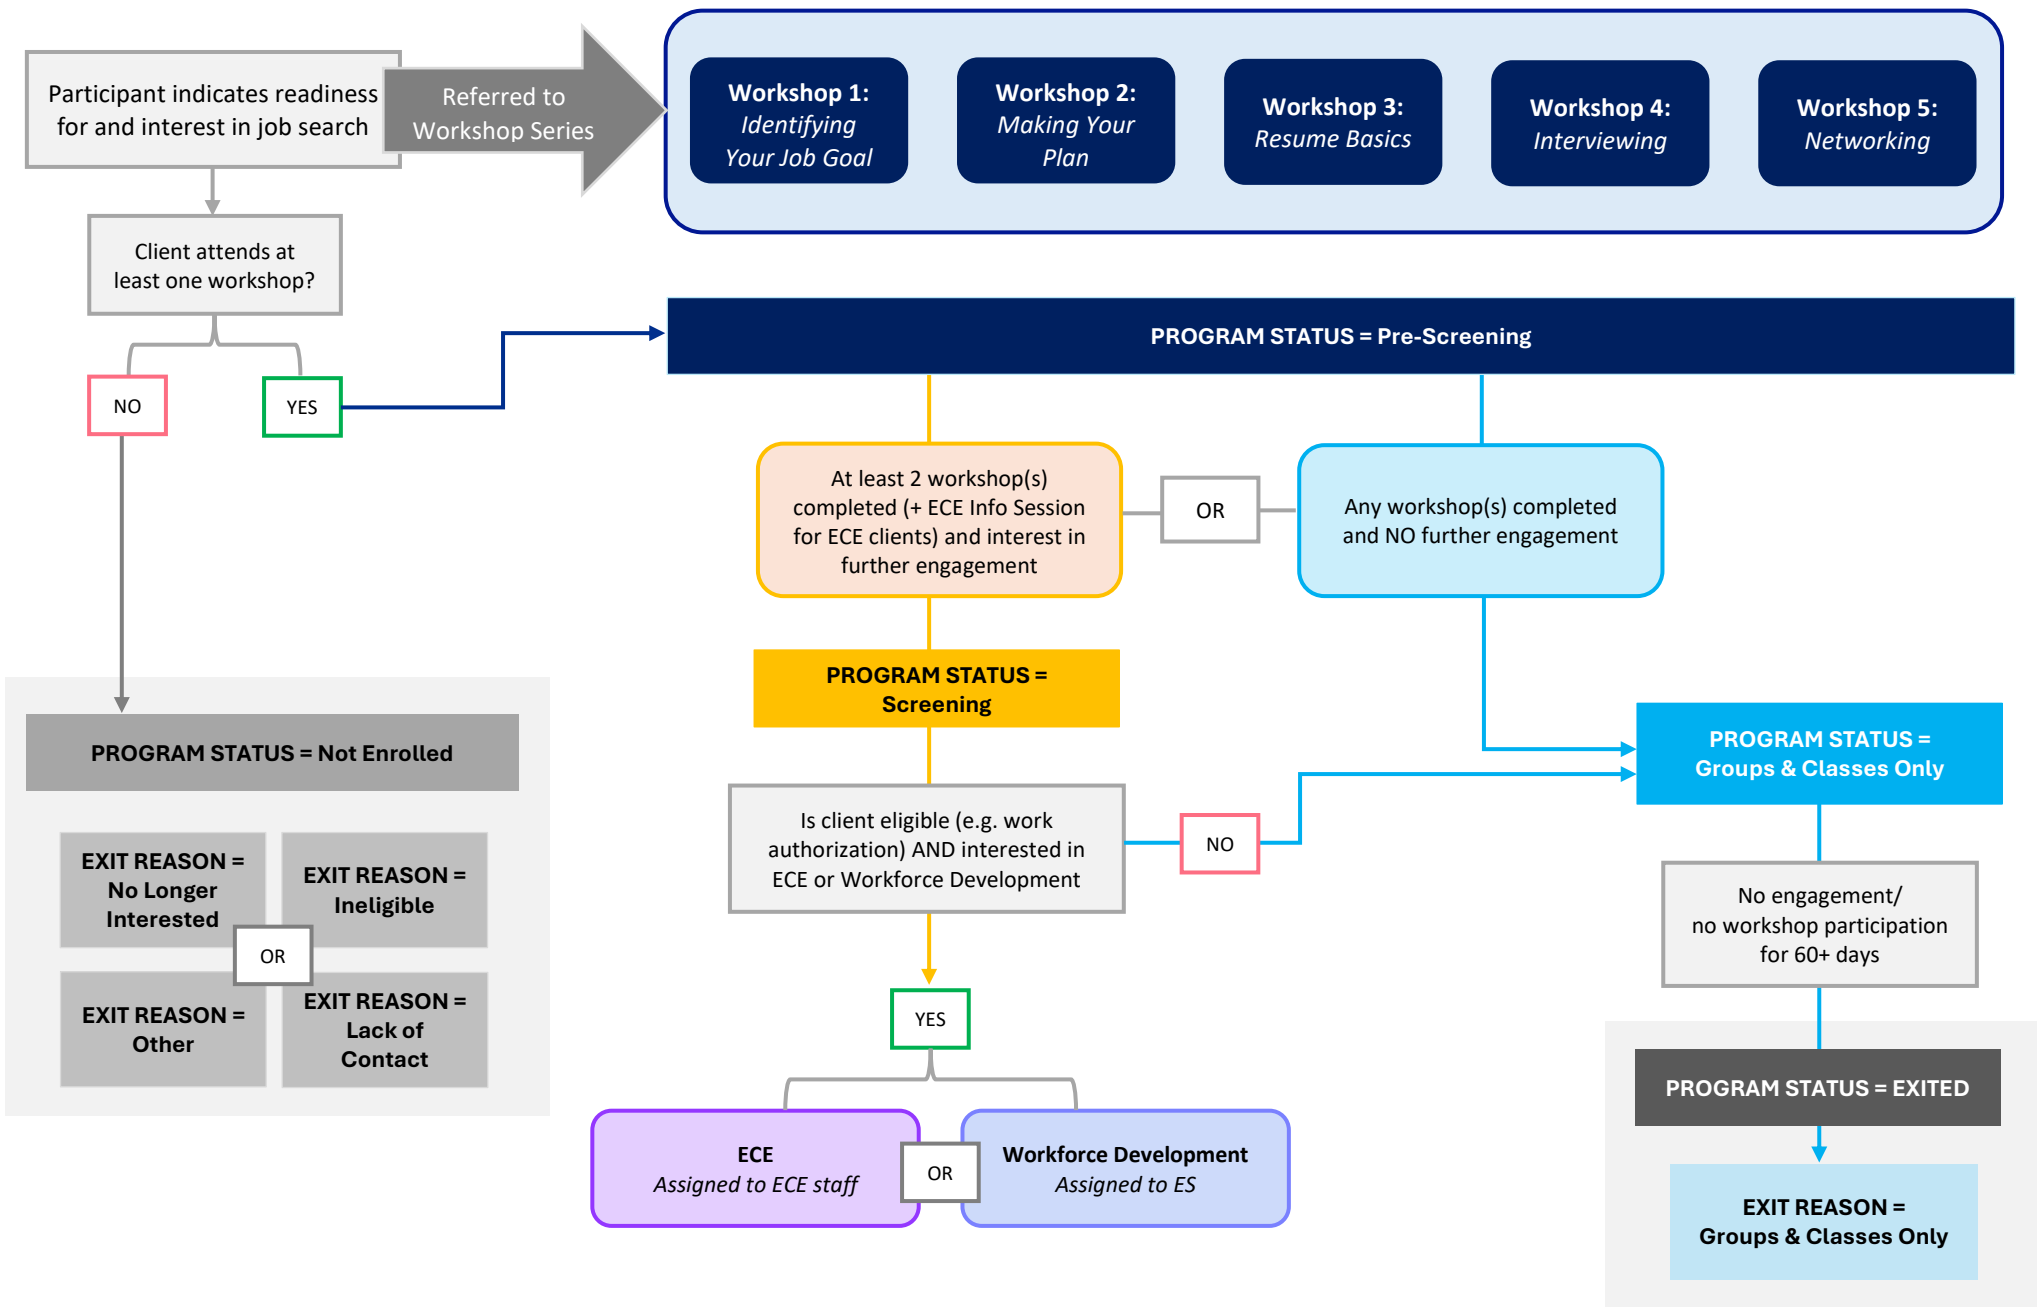

C-Work CODA WORKFLOW FY26

**PROGRAM STATUS = ENROLLED**

**PROGRAM STATUS = EXITED**