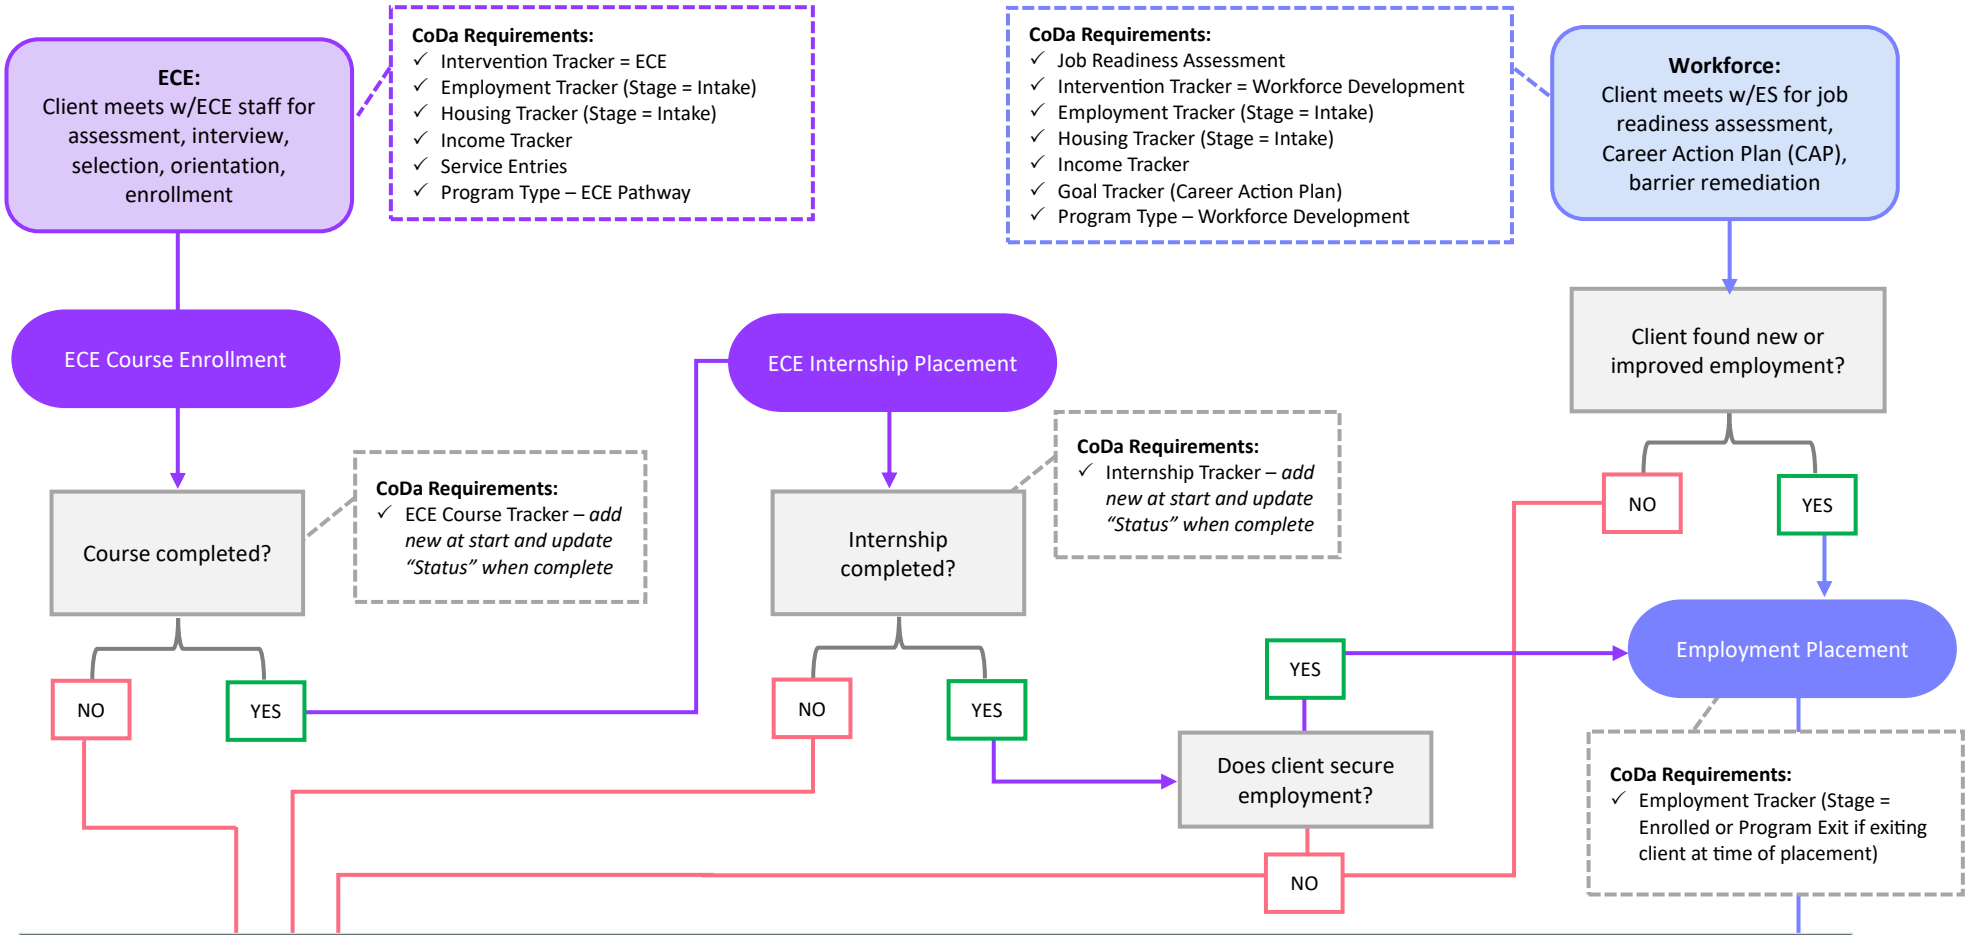

C-Work CODA WORKFLOW FY26

**PROGRAM STATUS = ENROLLED**

**PROGRAM STATUS = EXITED**